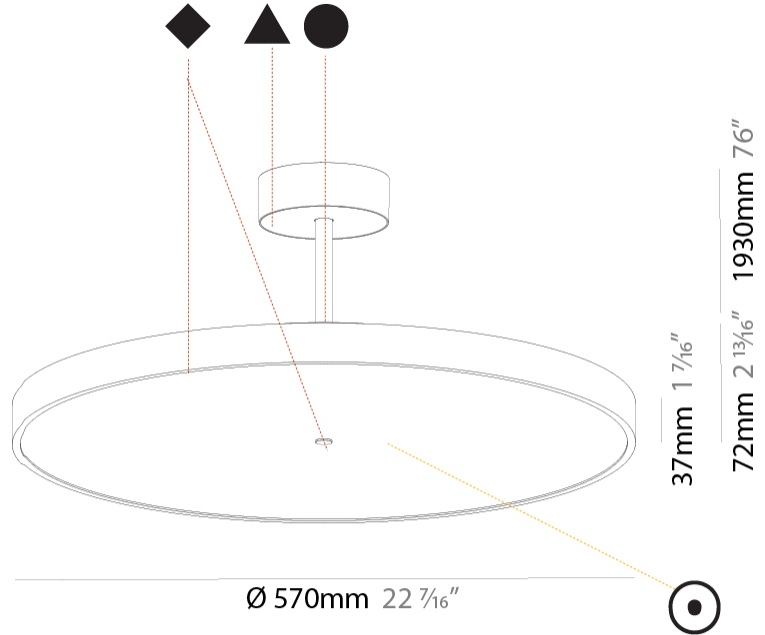

GENERAL

Series: Sign Diva Tube
Subseries: Sign Diva Tube
Brand: Prolicht
Division: Architectural
Mounting Type: Suspension
Mounting Location: Ceiling
Subcategory: Pendant

PHYSICAL

Shape: Round
Diameter (mm): 570
Diameter (in): 22 7/16
Height (mm): 72
Height (in): 2 13/16
Max. Overall Height (mm): 2002
Max. Overall Height (in): 78 13/16
Light Distribution: Direct
Weight (kg): 7.718
Weight (lbs): 17.015

Diffuser: PMMA - Opal / Micro-Prism / Sparkling Secret / Vintage Industrial

Fixture Finish: SSR / BKV / CWI / CRY / HAB / UFT / ITA / RUA / FTG / MYG / LOD / PUS / FRO / FUP / KIA / POP / BLS / SPG / MEY / GOH / GUM / CHC / COM / ABZ / JAG / OBR / MOS / ROR

Fixture Material: Extruded Aluminum / Steel

ELECTRICAL

Lamp Type: LED (Zhaga Standard)
Input Wattage (W): 49
Total Output Wattage (W): 46.9
Dimming: Tri-Mode (Non-Dimming and Phase Dimming (120Vac only) and 0-10V Dimming)
Driver Included: Yes
Driver Location: Integrated
Driver Type: Constant Current - Universal
Driver Class: Class 2
Input Voltage (V): 120 - 277
Constant Current (MA): 350

LED

Color Temperature (°K): 2700 / 3000 / 3500 / 4000
Max. Delivered Lumen (lm): 4978 / 5337 / 5384 / 5494
Nominal Lumen (lm): 6199 / 6646 / 6705 / 6842
CRI: >90 CRI
Lamp Life (hrs): 50000

OPTICAL

RATINGS AND CERTIFICATIONS

Certified By: Certified for North American Standards
IP rating: IP20